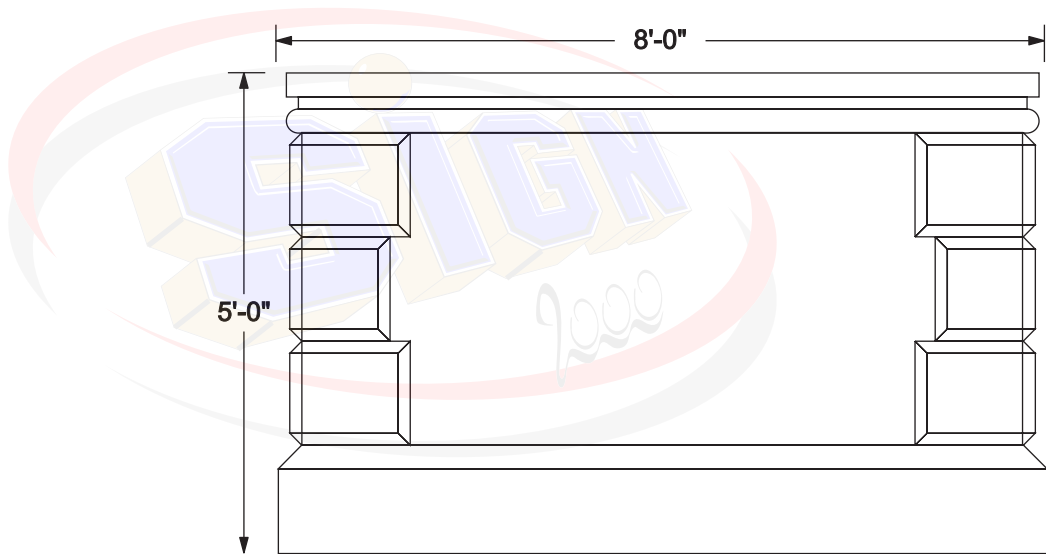

End View

Front and Back View

**SIGNS OF 2000**  
10 Butler St., Clifton, NJ 07011  
Tel: 973-253-1333  
Fax: 973-253-1953  
sales@signof2000.com  
www.signof2000.com

Company:  
Street:  
City:  
State/Zip:  
Country:  
Phone:  
Fax:  
Description:  
Comment: