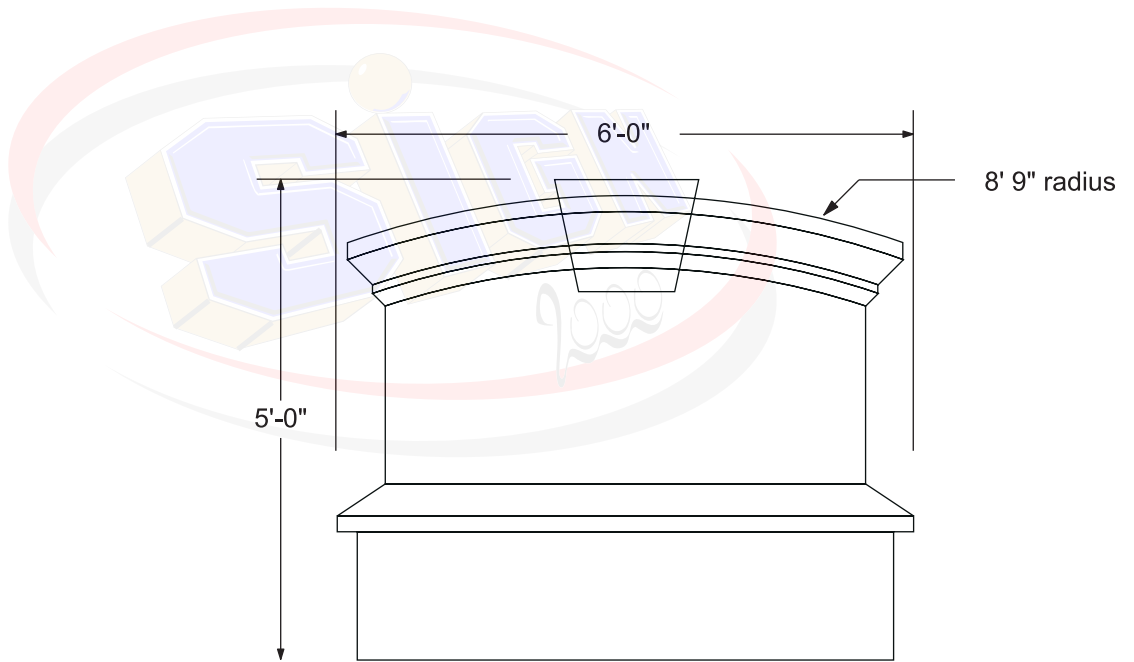

End View

Front and Back View

**SIGNS OF 2000**  
10 Butler St., Clifton, NJ 07011  
Tel: 973-253-1333  
Fax: 973-253-1953  
sales@signof2000.com  
www.signof2000.com

Company:  
Street:  
City:  
State/Zip:  
Country:  
Phone:  
Fax:  
Description:  
Comment: